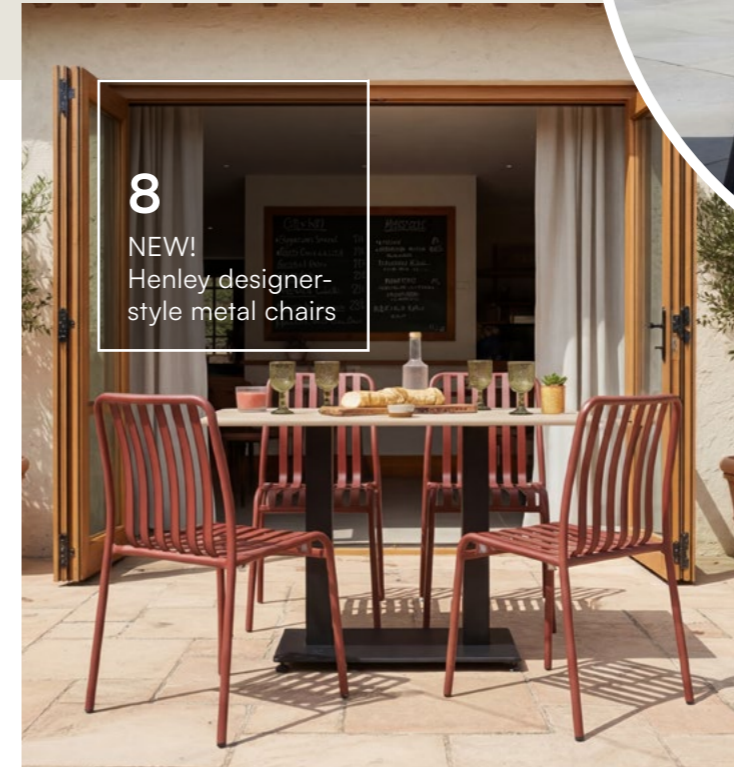

8

NEW!
Henley designer-style metal chairs