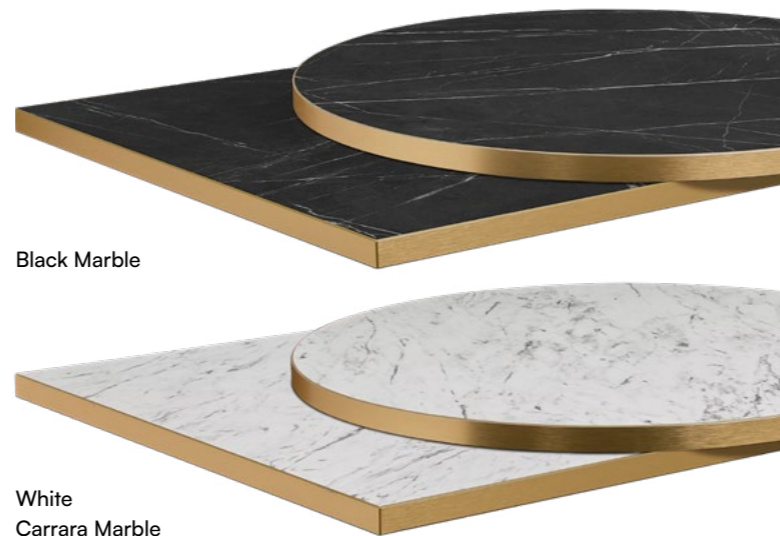

Black Marble

White Carrara Marble