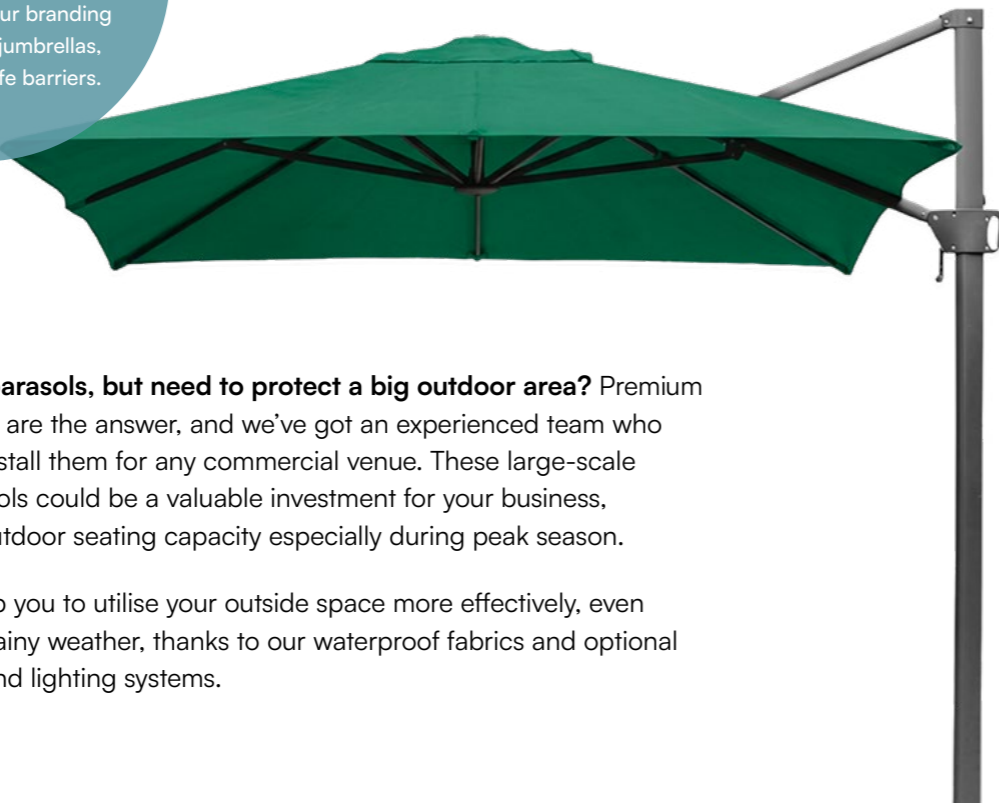

Jumbrellas

Like the idea of parasols, but need to protect a big outdoor area? Premium quality Jumbrellas are the answer, and we've got an experienced team who can design and install them for any commercial venue. These large-scale commercial parasols could be a valuable investment for your business, increasing your outdoor seating capacity especially during peak season.

They can also help you to utilise your outside space more effectively, even during cooler or rainy weather, thanks to our waterproof fabrics and optional infrared heaters and lighting systems.

Customisable commercial-grade parasols to protect your customers from the elements

Both functional and stylish, the parasols are designed and tested for rigorous commercial use. They can cover up to 38m² and withstand wind speeds of up to 60km/h.

Choose from a variety of fade and water-resistant fabrics in a wide range of colours, shapes, and sizes, with high-quality, corrosion resistant frames and bases.

Delivered and installed by our expert team, jumbrellas will protect your customers from the elements whilst enhancing your brand image.