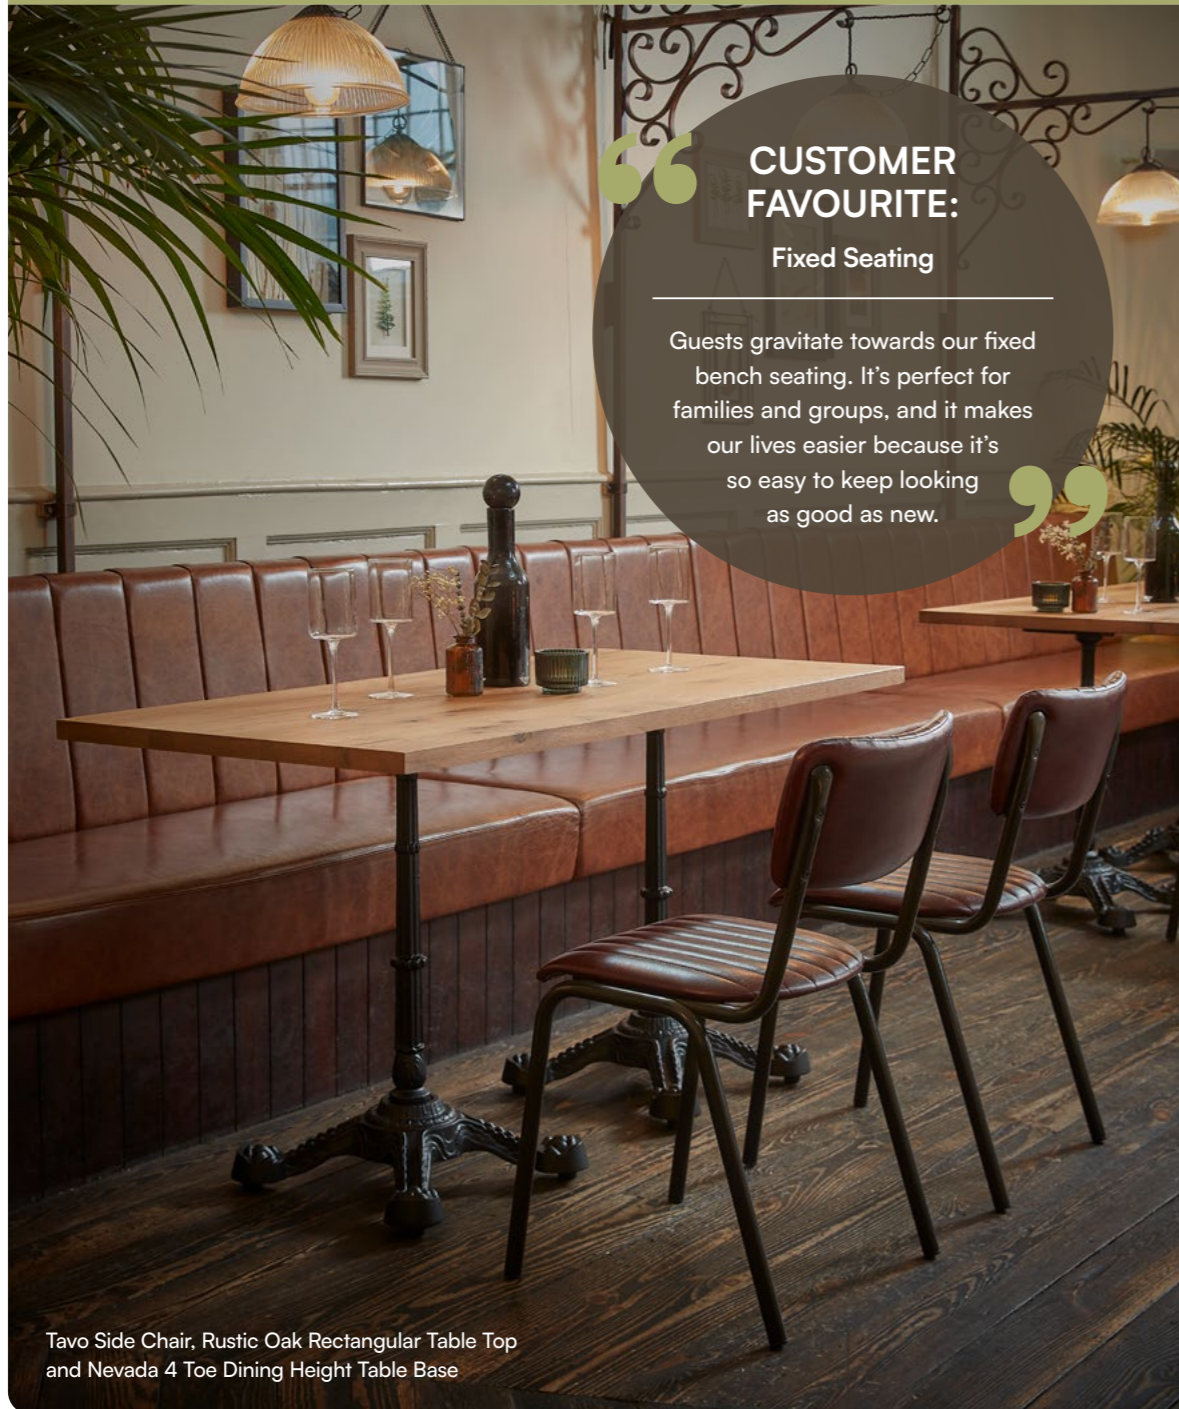

Features

Aztec Bar Stool

Aztec Side Chair

Aztec Side Chair, Aztec 2 Seater Sofa and Warrington Rectangular Coffee Table

FIXED SEATING

Booths and banquette seating are a great way to maximise covers and make use of awkward spaces, both indoors and out. Our fully customisable seating service can take as little as 4-6 weeks from concept to delivery. All our bespoke fixed seating is tailored to each client's specific requirements and hand crafted to order in the UK.