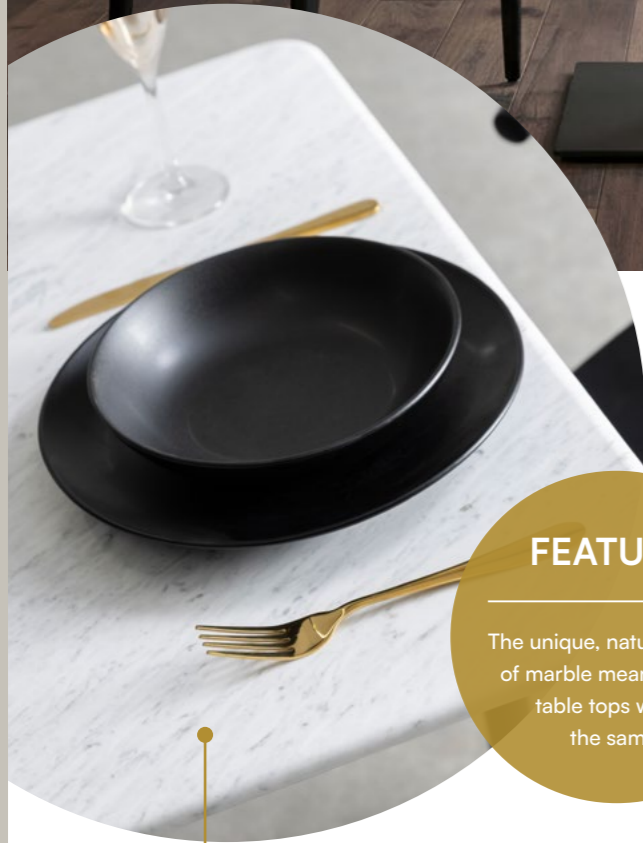

Genuine Carrara Marble Square Table Top, Moderno Fluted Dining Height Large Square Table Base and Wishbone Style Armchair

FEATURE:

The unique, natural artistry of marble means no two table tops will be the same.