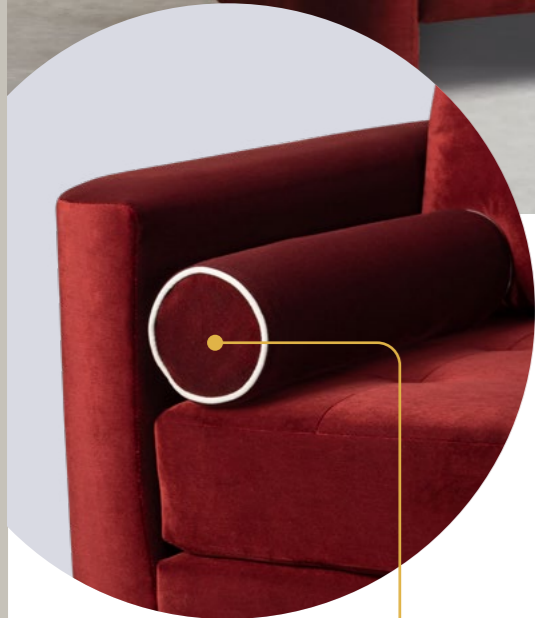

Elkstone Sofa

Finishing touches make all the difference. We've given Elkstone a designer look with contrast piping.

Our curated collection of commercial-grade sofas, chairs, and sofa beds gives you the versatility to add upholstery to your venue in a wide range of fabrics and leathers. The furniture is hand crafted, with high-quality durable frames, in the UK or Europe, and is available in as little as four weeks.

Discover a variety of styles from traditional button-back chesterfields and wingback chairs to Mid-Century style sofas and cocktail chairs, and Scandi-inspired designs with neat tailoring. Our contract sofa beds offer versatility for small spaces and are crafted using high-quality mechanisms and a luxurious Silentnight foam mattress.