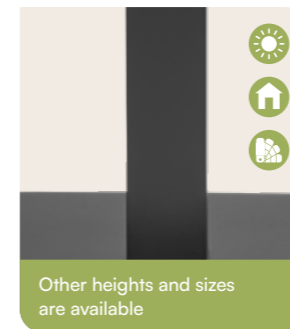

Fabio Dining Height Table Base, Rustic Solid Oak Square Table Top and Lars Side Chair

Discover More

Read our table base and top compatibility guide for top tips on how to pair the two.

Anzio Table Bases

Other heights and sizes are available