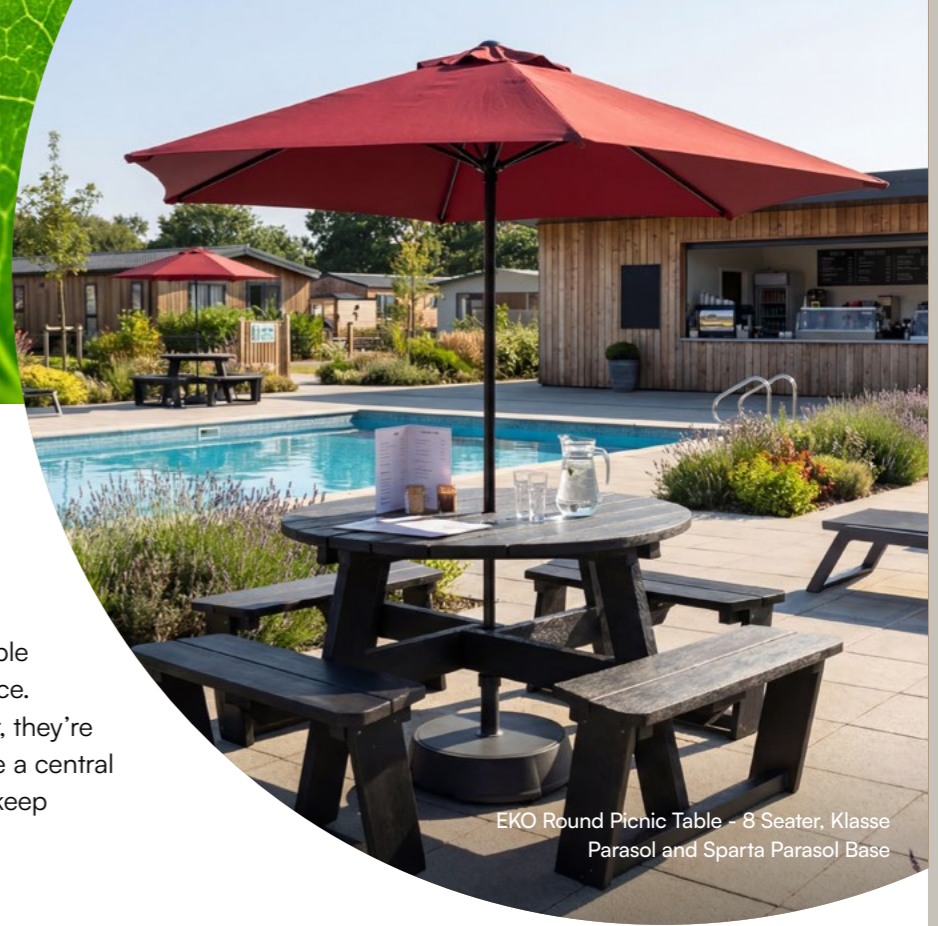

EKO A-Frame Picnic Table - 6 Seater, Maestro Parasol and Sparta Parasol Base

DID YOU KNOW?

Our EKO Picnic Benches are the ultimate in low maintenance. Simply jetwash on a low setting and leave to dry!

EKO Picnic Tables

Available in two sizes, our EKO Picnic Tables are easy to assemble and need hardly any maintenance. Designed for the British weather, they're water and UV-resistant and have a central parasol hole, meaning you can keep guests protected.

Features

EKO Round Picnic Table - 8 Seater, Klasse Parasol and Sparta Parasol Base

EKO Round Picnic Table - 8 Seater

EKO A-Frame Picnic Table - 6 Seater

Also Available:

EKO PARK BENCH - 3 SEATER

The perfect place to sit and watch the world go by, our 3-seater park bench is built to last.