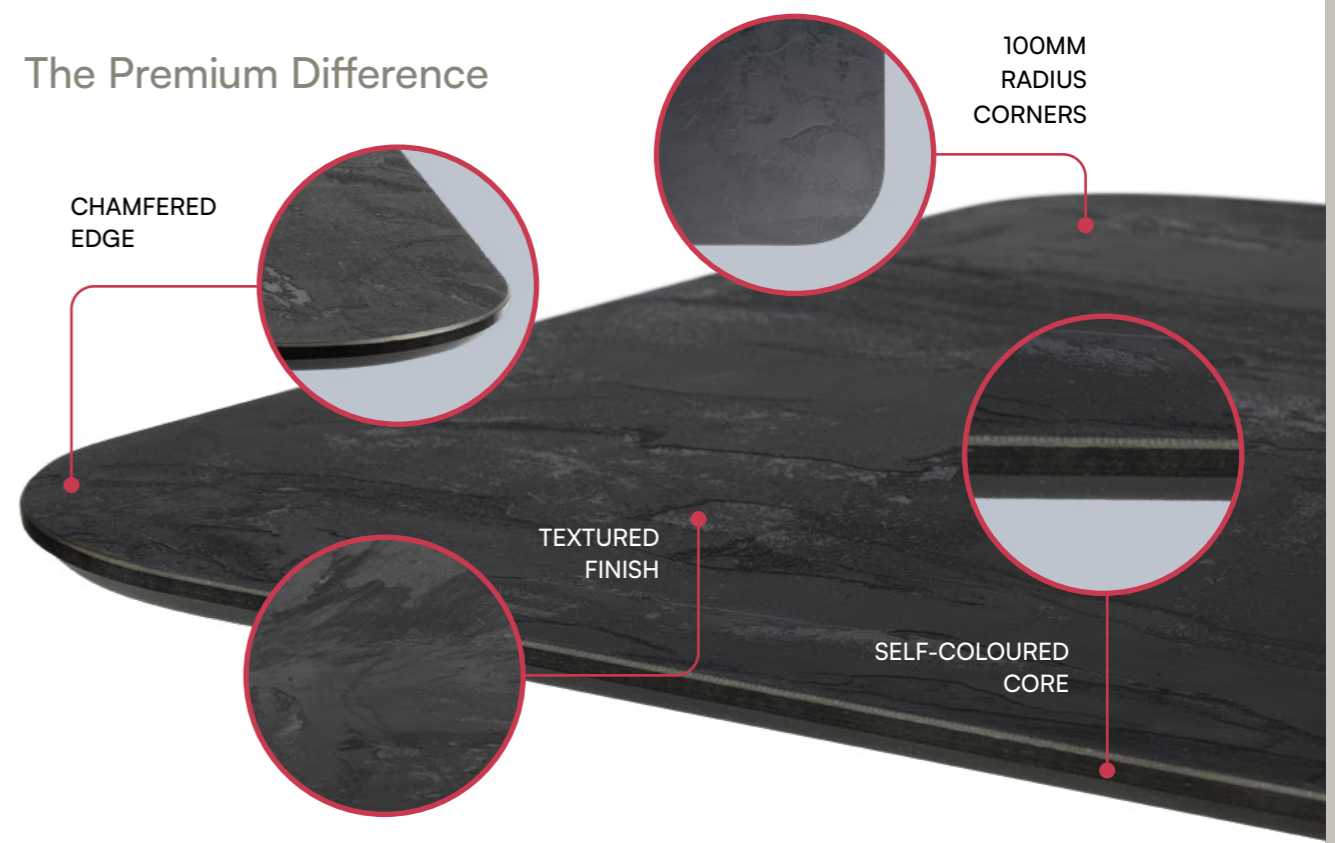

NEW

EXTREMA PREMIUM TABLE TOPS

As the newest addition to our popular Extrema range, Premium Table Tops offer a luxurious, contemporary look with the same tough practicality that Extrema is renowned for.

Features

DID YOU KNOW?

All our Extrema Table Tops contain 60% recycled Kraft paper.

Extrema Premium Square Table Top, Anzio Dining Height Large Square Table Base and Henley Side Chair

Extrema Premium Rectangular Table Top, Moderno Dining Height Large Rectangular Radius Edges Table Base and Savanna Side Chair

Three Stylish Shades

The ultra-durable table tops have a high-end textured finish and are available in three naturally inspired shades. Get the look of real stone without the cost and maintenance.

The Premium Difference