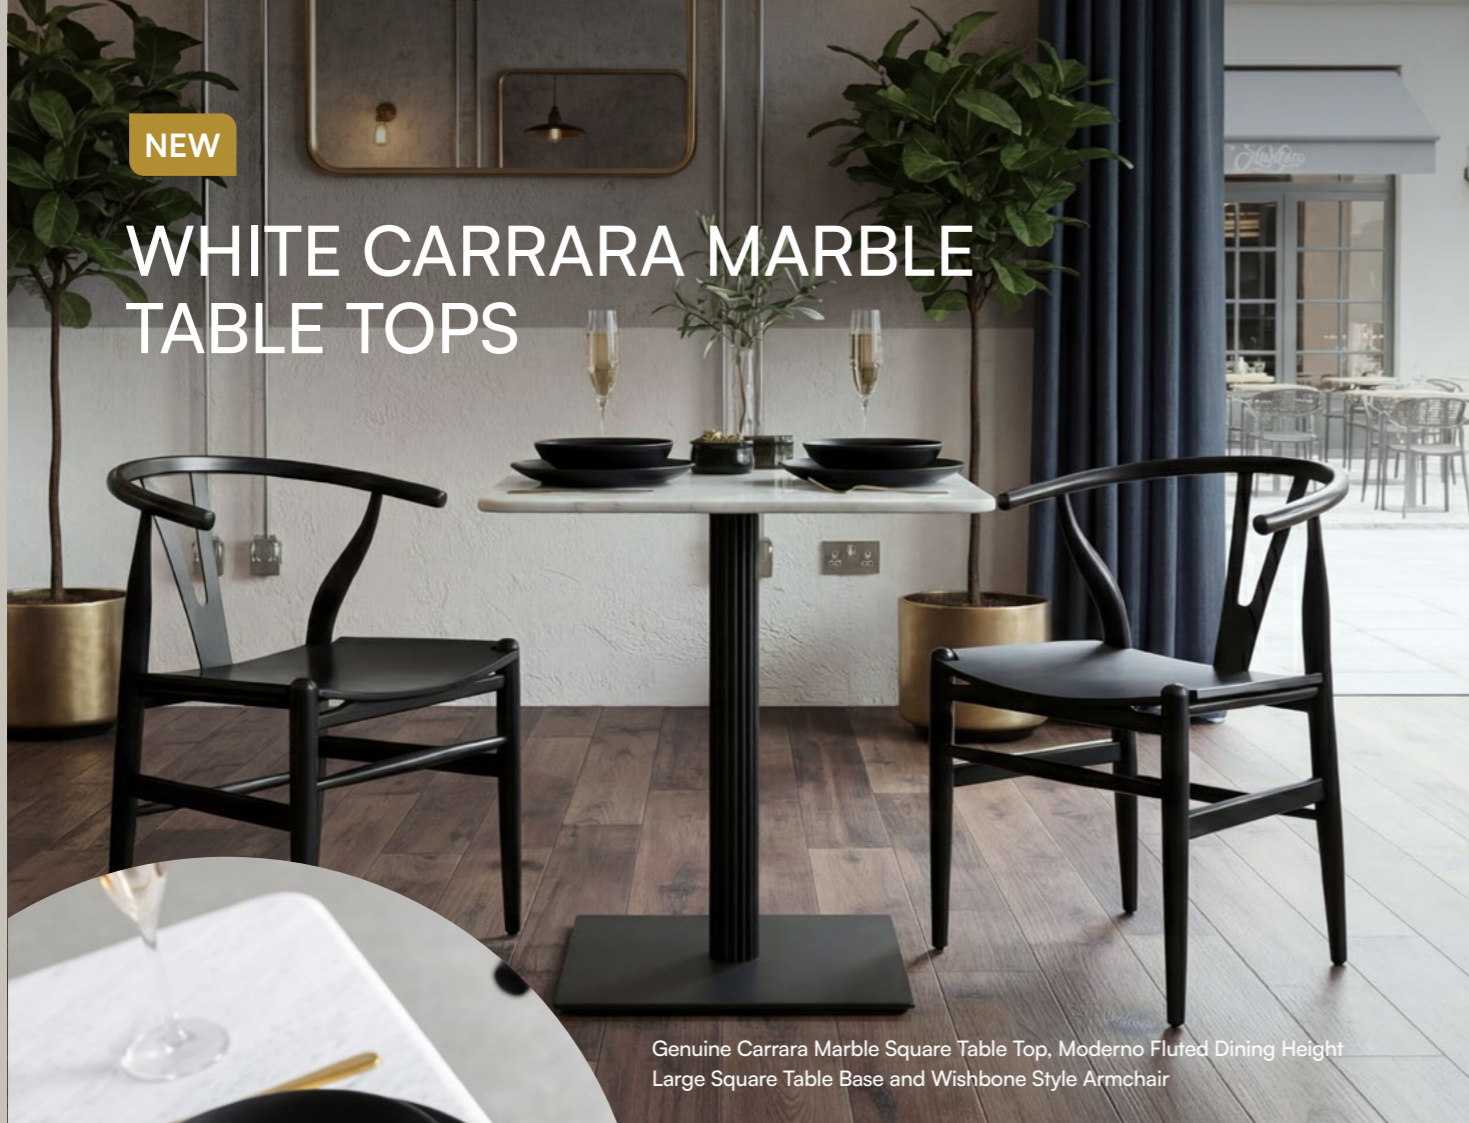

70
Sophisticated dining chairs with velvet accents

54
NEW!
Extra-large Moderno Table Bases with three columns

53
NEW!
Moderno Table Bases with fluted columns

FLEXFURN
unfold magic

NEW

WHITE CARRARA MARBLE TABLE TOPS

Genuine Carrara Marble Square Table Top, Moderno Fluted Dining Height Large Square Table Base and Wishbone Style Armchair

FEATURE:

The unique, natural artistry of marble means no two table tops will be the same.