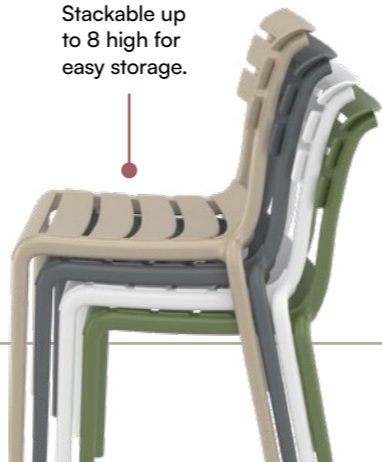

Features

Colours

The Helen Folding Table available as Round or Square.

HELEN SIDE CHAIR

Colours

Stackable up to 8 high for easy storage.

Paris Lounge Sofa

Manufactured from polypropylene reinforced with glass fibre, the Paris Collection features one-piece wonders that are low maintenance, UV-protected, and stackable.