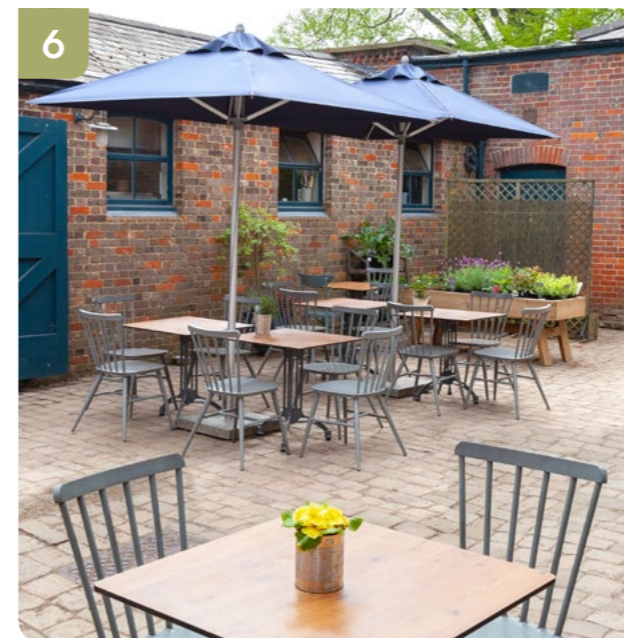

Working with Eclipse Furniture has been a pleasure - their team is friendly and reliable, the service is excellent, and the furniture is always high quality. We're very happy with the relationship.

ESQUIRES
THE ORGANIC COFFEE CO.