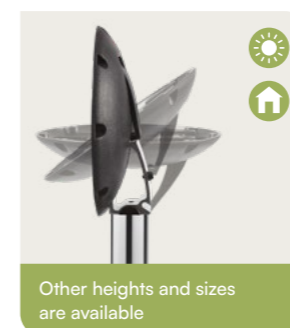

Arno Deluxe Table Base