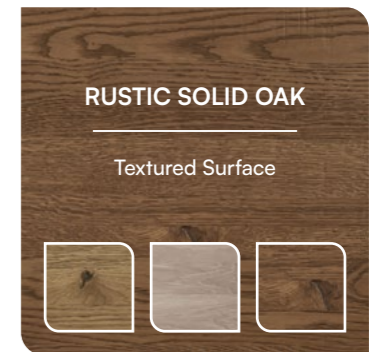

Solidgrain: Crafted for hospitality environments

- High-quality solid wood: Oak, Ash, and Pine
- 32mm thickness (25mm for Ash) for robust presence and strength
- Anti-warping braces fitted as standard for long-term stability
- Fixes easily to all types of table bases - no inserts required
- Commercial grade finishing for heavy contract use

Solidgrain Complete Tables

We've created a range of complete tables that feature our stunning Solidgrain tops.