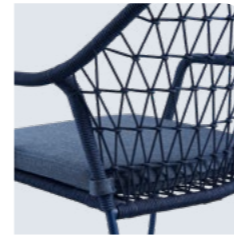

ATLANTIC COLLECTION

Atlantic Armchair and Bar Stool

As cool as a coastal breeze, the Atlantic Collection features stylish synthetic rope backrests and woven seats in natural or grey. The sleek aluminium frames give a contemporary twist to classic rope furniture and make the chairs and bar stools lightweight and easy to stack.

Features

Colours

DID YOU KNOW?

The seat on the Atlantic Armchair and Bar Stool is so comfy, your guests will want to stay all day!

Klein Armchair

It's the knotted back detail that makes the Klein Armchair a style statement. Available in charcoal grey or indigo blue, the chair features a stunning hand-woven seat and back on a minimal aluminium frame. A water-resistant seat cushion is included for additional comfort.

Features

Colours

STYLISHLY STACKABLE:

Not only do our Klein Armchairs look great, but they're also fully stackable for easy storage.

KLEIN ARMCHAIR