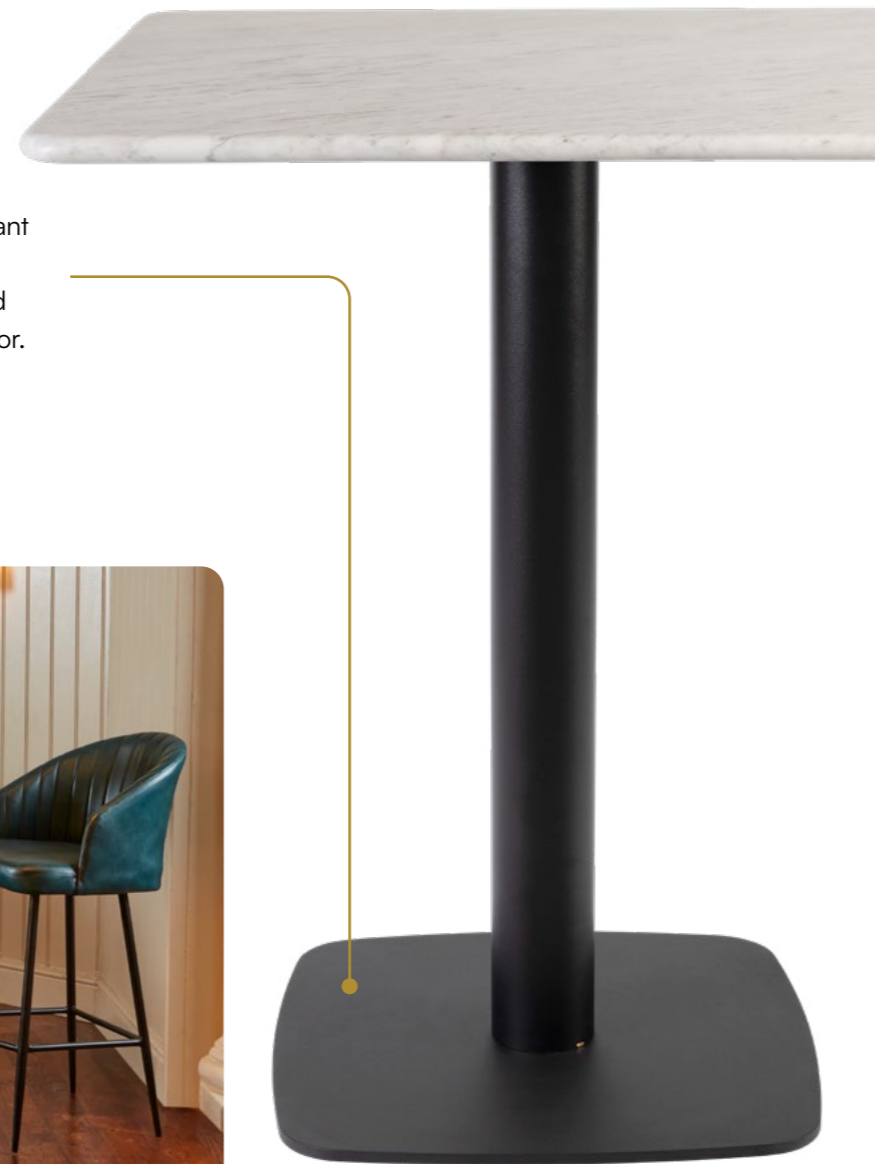

Features

Colours

NEW Moderno Radius Edge Bases

We've given the square and rectangle Moderno Table Bases an elegant twist by adding rounded corners and radius edges. These small details will add subtle softness to any commercial interior.

Features

Colours

Discover More

Head to our website to discover more about our Moderno Table Base range.

Create Your Perfect Moderno

The Moderno Table Bases are so versatile, they will look great with any choice of commercial table top. But with so many options to choose from, where do you start. Just follow our easy step-by-step guide.

1. COLUMN OPTIONS

Round - Black Round - Black and Gold Round - Fluted

Square - Black Square - Black and Gold

2. BASE OPTIONS

Round Square Rectangle

Square with Radius Edges Rectangle with Radius Edges

3. SIZE OPTIONS